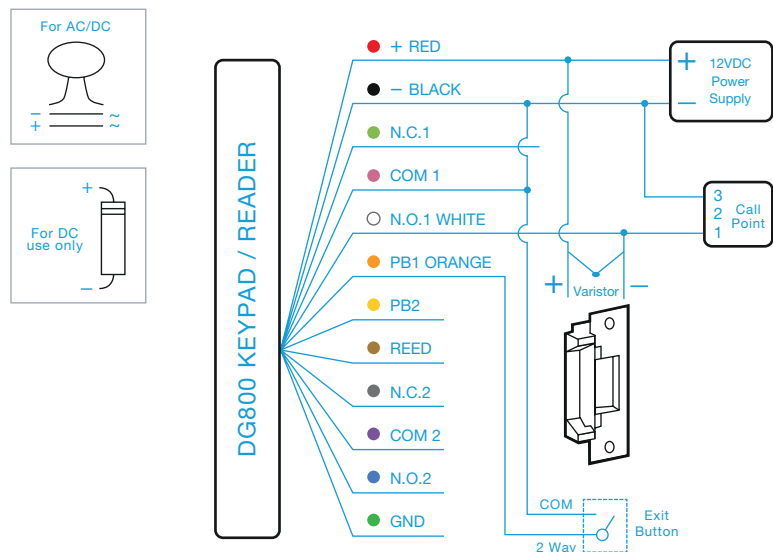

## Access Control Kits

*One Door, One Box, One Solution!*

**KIT CONTENTS**

- 1 x DG800 proximity system, 2000 users
- 1 x 12Vdc, 1Amp boxed power supply
- 1 x M1 lock, fail-secure electric release
- 1 x DRB001N-PTE exit button
- 1 x CP21-N break-glass unit
- 10 x KT10BC tokens

|             |       |        |        |        |       |        |       |
|-------------|-------|--------|--------|--------|-------|--------|-------|
| RED         | +     | PINK   | COM. 1 | YELLOW | PB2   | PURPLE | COM.2 |
| BLACK       | -     | WHITE  | N.O.1  | BROWN  | REED  | BLUE   | N.O.2 |
| LIGHT GREEN | N.C.1 | ORANGE | PB1    | GREY   | N.C.2 | GREEN  | GND   |