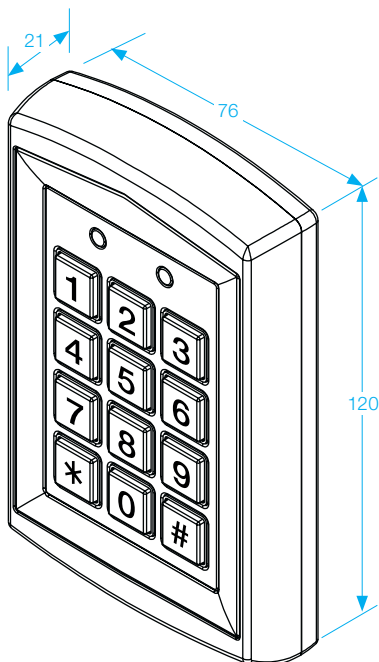

## Access Control Kits

*One Door, One Box, One Solution!*

**KIT CONTENTS**

- 1 x DG800 proximity system, 2000 users
- 1 x 12Vdc, 1Amp boxed power supply
- 1 x M1 lock, fail-secure electric release
- 1 x DRB001N-PTE exit button
- 1 x CP21-N break-glass unit
- 10 x KT10BC tokens