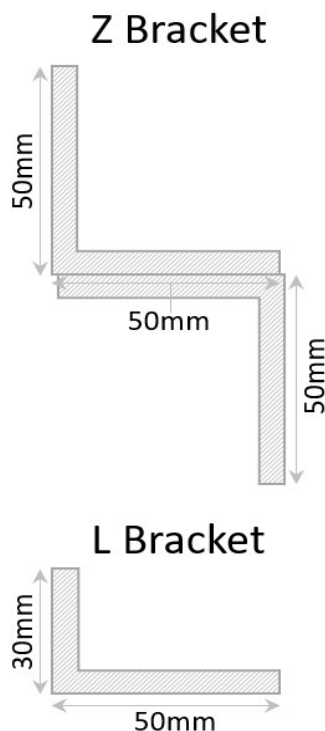

ZL BRACKETS FOR EXTERNAL MAGLOCK (600LB)

MAGNETIC LOCK

External range of maglocks and brackets from a market leader in access control.

BKEX600ZL

SPECIFICATION	FEATURES	OTHER PRODUCTS
---------------	----------	----------------

BKEX600ZL

- Fully adjustable brackets
- Suitable for RGL Slimline External Maglocks - inc: EXML600-GATE & EXML600-GATE-M

BKEX600ZL

- ZL bracket for use on inward opening gates
- Anodised aluminium finish
- Z Bracket can provide an extra 20mm of reach for non standard door settings

DIMENSIONS

BKEX600ZL

- 223x50x30 (mm) L Bracket (LxWxD)
- 200x50x50 (mm) Z Bracket (LxWxD)
- 715g Boxed

CONTENTS

BKEX600ZL

- 1 x ZL Brackets
- 1 x Fixing kits