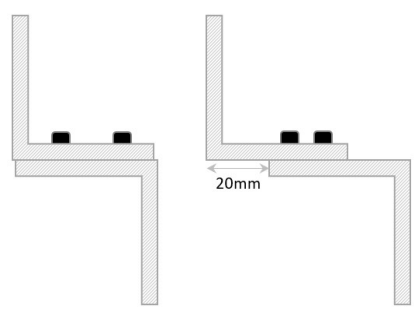

ZL BRACKETS FOR EXTERNAL MAGLOCK (600LB)

MAGNETIC LOCK

External range of maglocks and brackets from a market leader in access control.

BKEX600ZL

SPECIFICATION	FEATURES	OTHER PRODUCTS
---------------	----------	----------------

BKEX600ZL

- Fully adjustable brackets
- Suitable for RGL Slimline External Maglocks - inc: EXML600-GATE & EXML600-GATE-M

BKEX600ZL

- ZL bracket for use on inward opening gates
- Anodised aluminium finish
- Z Bracket can provide an extra 20mm of reach for non standard door settings

DIMENSIONS

BKEX600ZL

- 223x50x30 (mm) L Bracket (LxWxD)
- 200x50x50 (mm) Z Bracket (LxWxD)
- 715g Boxed

CONTENTS

BKEX600ZL

- 1 x ZL Brackets
- 1 x Fixing kits